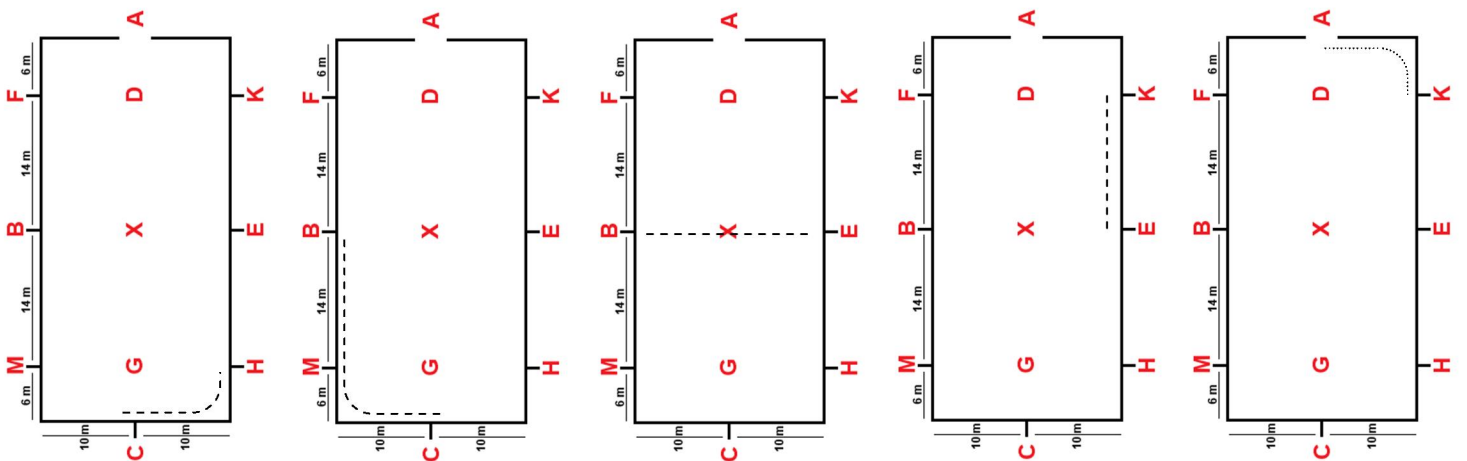

White Rose Equestrian Fun Show

Open Equitation Class - Walk / Trot (Jog) / Canter (Lope)

Judged on rider's ability.

A - F medium walk F - E working trot/jog E - B working trot/jog B - A working trot/jog Between A&K canter/lope right lead to H

Between H&C working trot/jog C - B working trot/jog B - E working trot/jog E - K working trot/jog K - A medium walk

A halt