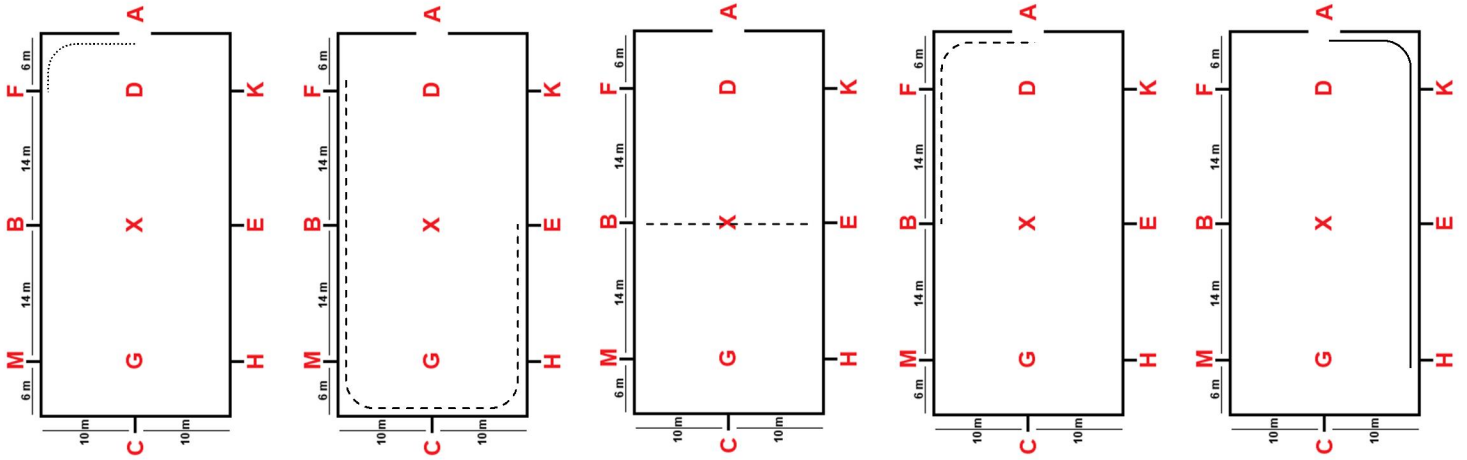

White Rose Equestrian Fun Show

Open Equitation Class - Walk / Trot (Jog) / Canter (Lope)

Judged on rider's ability.

A - F medium walk F - E working trot/jog E - B working trot/jog B - A working trot/jog Between A&K canter/lope right lead to H

Between H&C working trot/jog C - B working trot/jog B - E working trot/jog E - K working trot/jog K - A medium walk

A halt