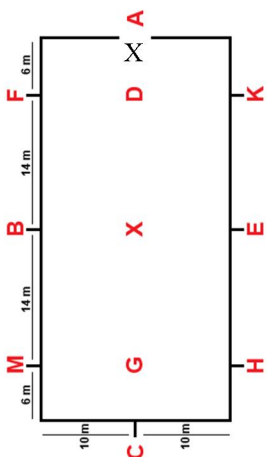

Between H&C working trot/jog   C - B working trot/jog   B - E working trot/jog   E - K working trot/jog   K - A medium walk