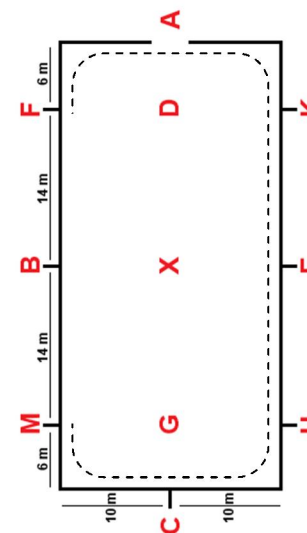

F - H working trot/jog

F - M working trot/jog