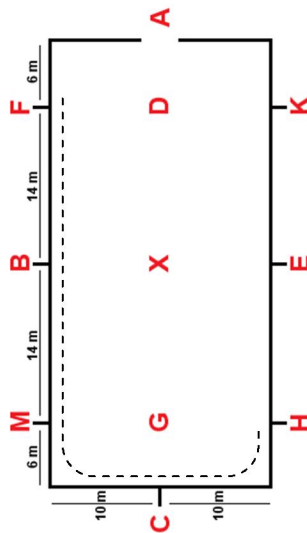

White Rose Equestrian Fun Show

Novice Equitation Class - Walk / Trot (Jog)

Rider must never have won an equitation class. Judged on the rider's ability.

A - F medium walk

F - H working trot/jog

H - E medium walk