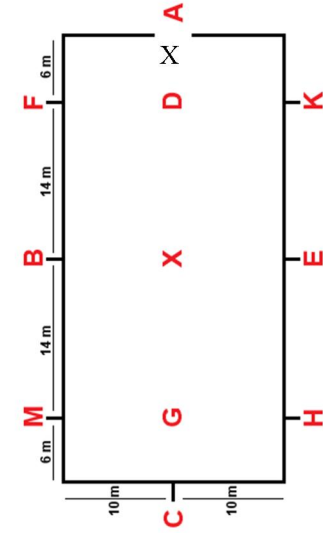

E - B medium walk

A halt