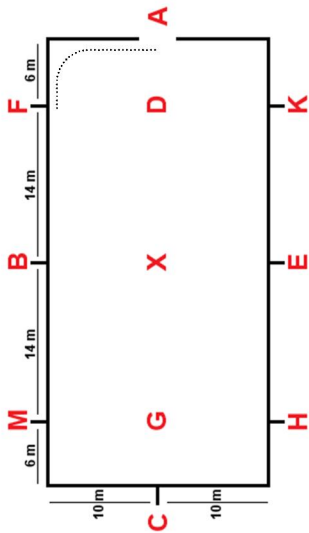

White Rose Equestrian Fun Show

Novice Equitation Class - Walk / Trot (Jog)

Rider must never have won an equitation class. Judged on the rider's ability.

A - F medium walk

F - H working trot/jog

H - E medium walk