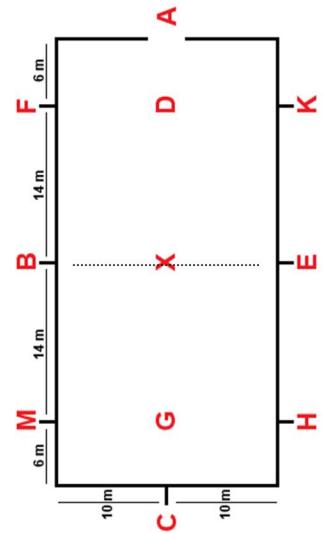

White Rose Equestrian Fun Show

Novice Equitation Class - Walk / Trot (Jog)

Rider must never have won an equitation class. Judged on the rider's ability.

A - F medium walk

F - H working trot/jog

H - E medium walk