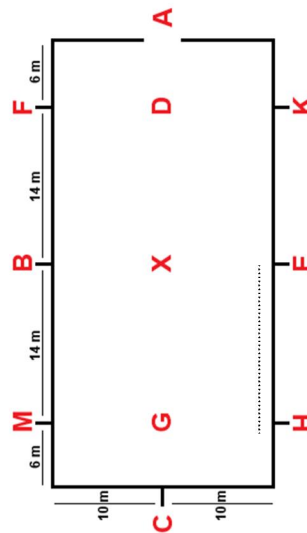

White Rose Equestrian Fun Show

Novice Equitation Class - Walk / Trot (Jog)

Rider must never have won an equitation class. Judged on the rider's ability.

A - F medium walk

F - H working trot/jog

H - E medium walk