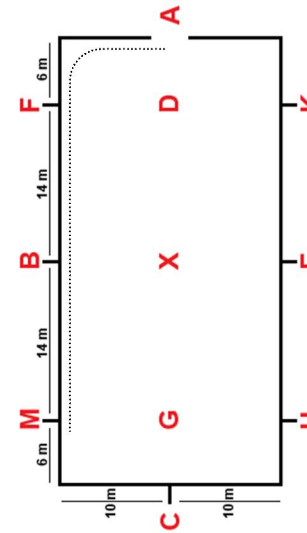

H - E medium walk

M - A medium walk