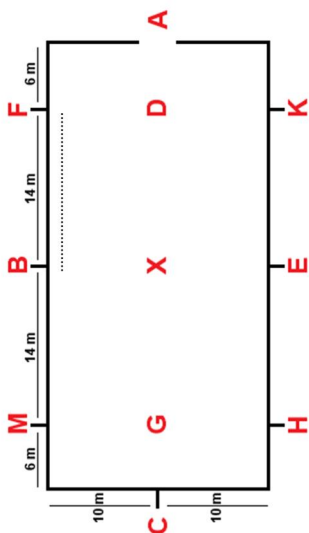

A - F medium walk

B - F medium walk