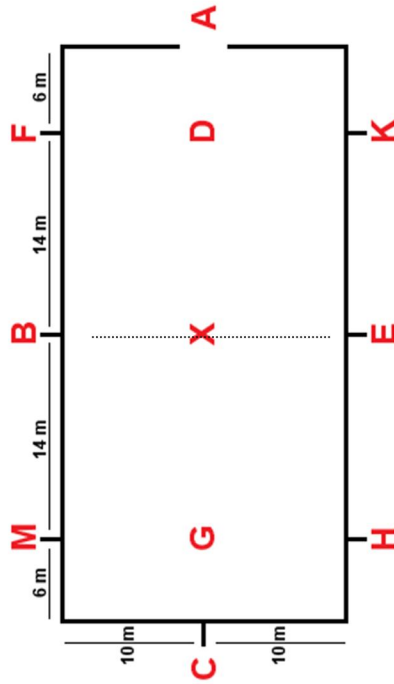

White Rose Equestrian Fun Show

Beginners Equitation Class - Walk only

Rider must never have been placed in an equitation class. Judged on the rider's ability.

A - E medium walk

E - B medium walk

B - A medium walk