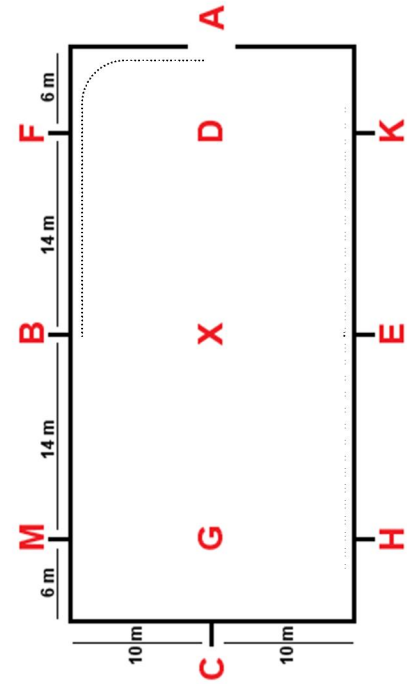

White Rose Equestrian Fun Show

Beginners Equitation Class - Walk only

Rider must never have been placed in an equitation class. Judged on the rider's ability.

A - E medium walk

E - B medium walk

B - A medium walk